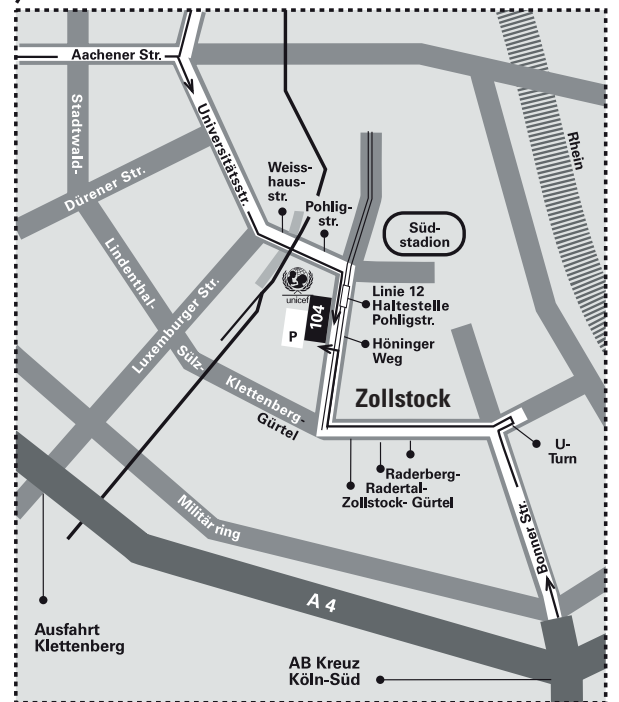

From the West

Motorway junction **Köln West A1** direction **Düsseldorf**, exit **Köln-Lövenich**. Turn right onto **Aachener Straße**. After approximately 5 kilometres turn right again onto **Innere Kanalstr.**, follow **Universitätsstr.**, **Weisshausstr.**, **Pohligstr.** At intersection **Höninger Weg** turn right. For further directions see above.

Von Osten:

AB Kreuz **Köln-Ost**, **Ausfahrt Köln-Zentrum**, **Innere Kanalstr.**, **Universitätsstr.**, **Weisshausstr.**, **Pohligstr.** An der Ecke **Höninger Weg** rechts abbiegen, weiter s. „Von Norden“.

From the South

Motorway junction **Köln-Süd**, exit **Köln-Zentrum**, leave traffic circle direction **Bonner Str.** and drive towards **Raderberggürtel** where you make a **U-turn** to the left. Drive straight ahead on **Raderberggürtel**, **Radertalgürtel** to **Zollstockgürtel**. At intersection **Höninger Weg** turn right. After approximately 500 metres in driving direction you will find UNICEF on your left-hand side. There is a car park behind the office.

From Cologne/Bonn Airport

Motorway **A59** direction **Köln-Zentrum**, at interchange **Köln-Porz** drive straight ahead onto **Autobahn A559**. At junction **Gremberg** take **A4** direction **Aachen** until junction **Köln-Süd**. For further directions see „From the South“.

Tip for the navigation system: **Gothaer Allee 1, 50969 Cologne** - Entrance of the UNICEF Parking Place on the right side.

We wish you a pleasant journey and look forward to your visit.

UNICEF Germany, Höninger Weg 104, 50969 Köln

Phone: +49 (0) 221-93650-0

Fax: +49 (0) 221-93650-279

Web: www.unicef.de

unicef

für jedes Kind