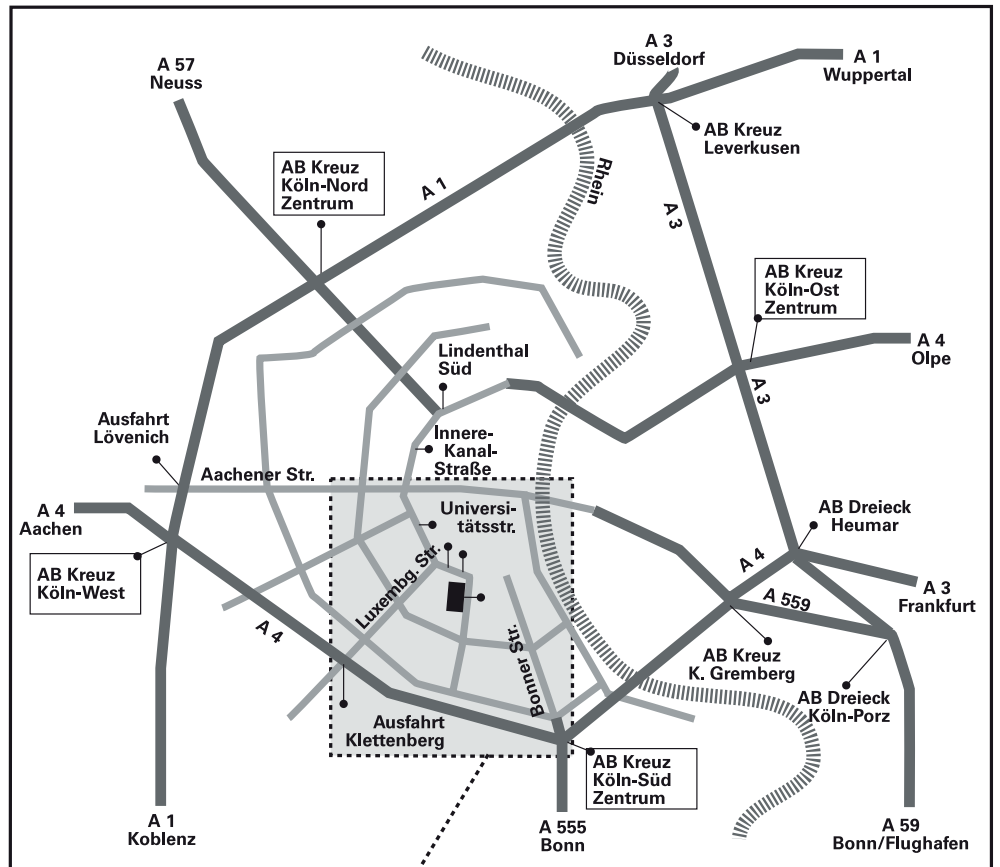

From the West

Motorway junction **Köln West A1** direction **Düsseldorf**, exit **Köln-Lövenich**. Turn right onto **Aachener Straße**. After approximately 5 kilometres turn right again onto **Innere Kanalstr.**, follow **Universitätsstr.**, **Weisshausstr.**, **Pohligstr.** At intersection **Höninger Weg** turn right. For further directions see above.

Von Osten:

AB Kreuz **Köln-Ost**, **Ausfahrt Köln-Zentrum**, **Innere Kanalstr.**, **Universitätsstr.**, **Weisshausstr.**, **Pohligstr.** An der Ecke **Höninger Weg** rechts abbiegen, weiter s. „Von Norden“.

From the South

Motorway junction **Köln-Süd**, exit **Köln-Zentrum**, leave traffic circle direction **Bonner Str.** and drive towards **Raderberggürtel** where you make a **U-turn** to the left. Drive straight ahead on **Raderberggürtel**, **Radertalgürtel** to **Zollstockgürtel**. At intersection **Höninger Weg** turn right. After approximately 500 metres in driving direction you will find UNICEF on your left-hand side. There is a car park behind the office.

From Cologne/Bonn Airport

Motorway **A59** direction **Köln-Zentrum**, at interchange **Köln-Porz** drive straight ahead onto **Autobahn A559**. At junction **Gremberg** take **A4** direction **Aachen** until junction **Köln-Süd**. For further directions see „From the South“.

Tip for the navigation system: **Gothaer Allee 1, 50969 Cologne** - Entrance of the UNICEF Parking Place on the right side.

We wish you a pleasant journey and look forward to your visit.

UNICEF Germany, Höninger Weg 104, 50969 Köln

Phone: +49 (0) 221-93650-0

Fax: +49 (0) 221-93650-279

Web: www.unicef.de

unicef

für jedes Kind